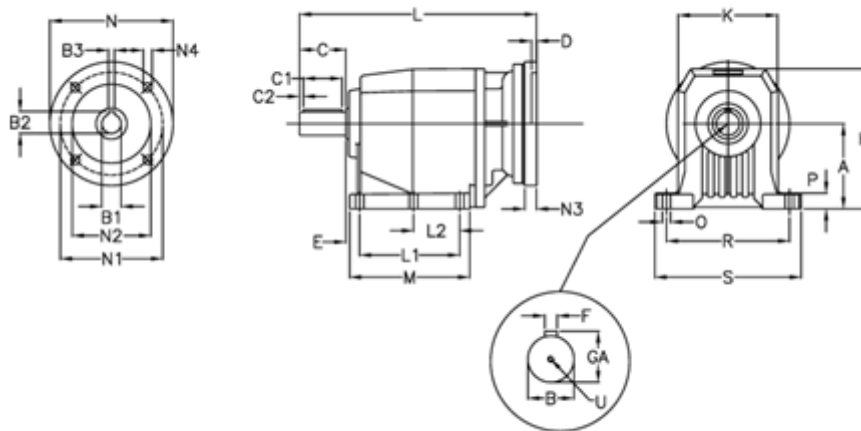

Article number: 40600711241240  
 Description: Helical gearbox  
 C703P-112,4-P100B5

## Measures

A = 210	D = 4.5	L2 = 0.0	P = 30
B = 60	E = 25	M = 222.0	R = 300
B1 = 28	F = 18	N = 250	S = 350
B2 = 31.3	GA = 64.0	N1 = 215	U = M20x42
B3 = 8	H = 349	N2 = 180	
C = 120	K = 262	N3 = 0	
C1 = 90	L = 483.0	N4 = M12x16	
C2 = 15	L1 = 165.0	O = 22	